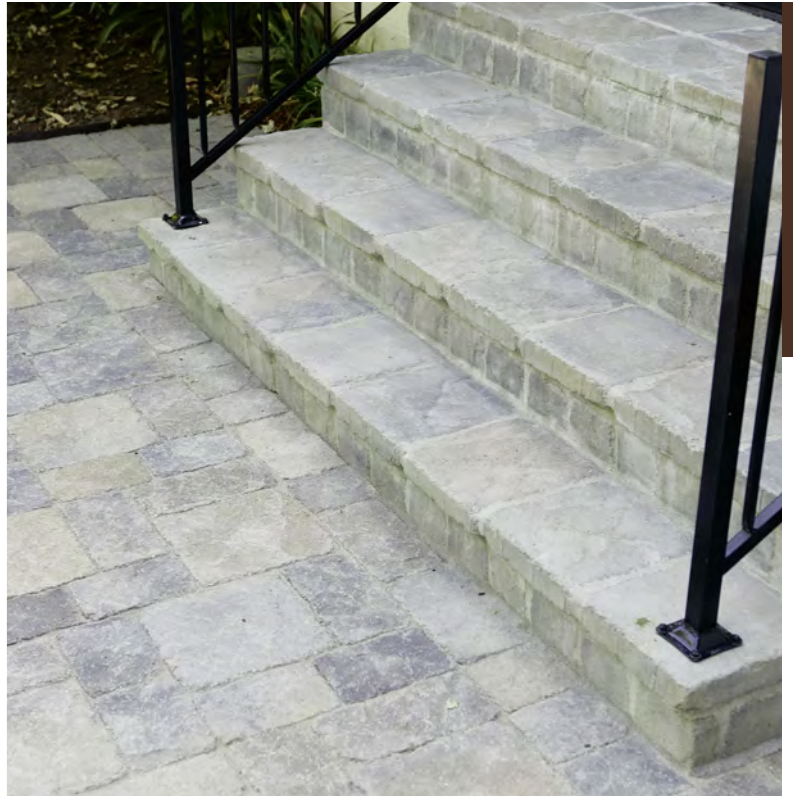

Plaza Sq. & Circle Pack / Buff

LOCAL DREAMSCAPES

Gallery

Venetian Stone™ Heritage™ Series / Mountain Blend

Plaza Stone Heritage™ Series Rec. & Sq. / Sierra Blend

Venetian Stone™ Heritage™ Series / Truckee Blend

Venetian Stone™ Heritage™ Series / Sandstone Blend (Wet)

COLOR SHOWN MAY NOT BE AVAILABLE IN THIS MARKET

LOCAL DREAMSCAPES

Gallery

Plaza Stone Rec., Sq. & Giant / Old Town Blend

Anchor Highland Stone® Wall / Truckee Blend